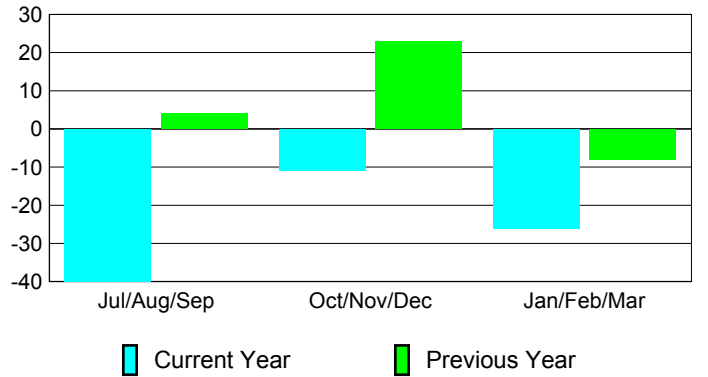

Membership Results 2008-2009

Membership 2007-2008

Month	Net Memb Goal	Actual New Memb	Actual Dropped Memb	Gain/Loss of Memb	Gain/Loss of Memb
Jul/Aug/Sep	0	38	-78	-40	4
Oct/Nov/Dec	17	28	-39	-11	23
Jan/Feb/Mar	17	28	-54	-26	-8
Totals	34	94	-171	-77	19

Membership Results 2008-2009

Goal, New, Dropped, Gain/Loss

Comparison of Membership Gain/Loss

Current Year Compared to the Previous Year

Gender Comparison 2008-2009