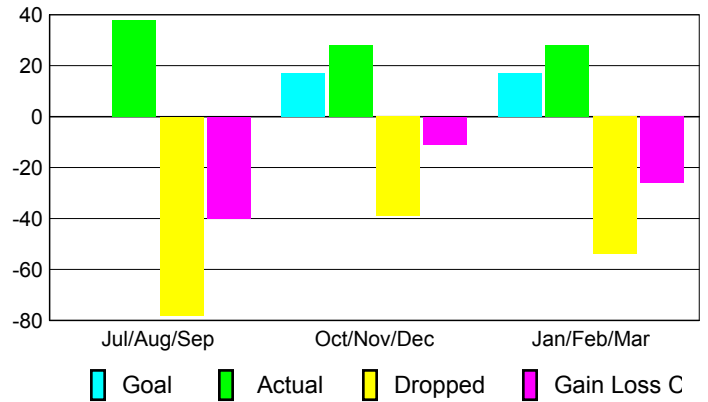

Membership Results 2008-2009

Goal, New, Dropped, Gain/Loss